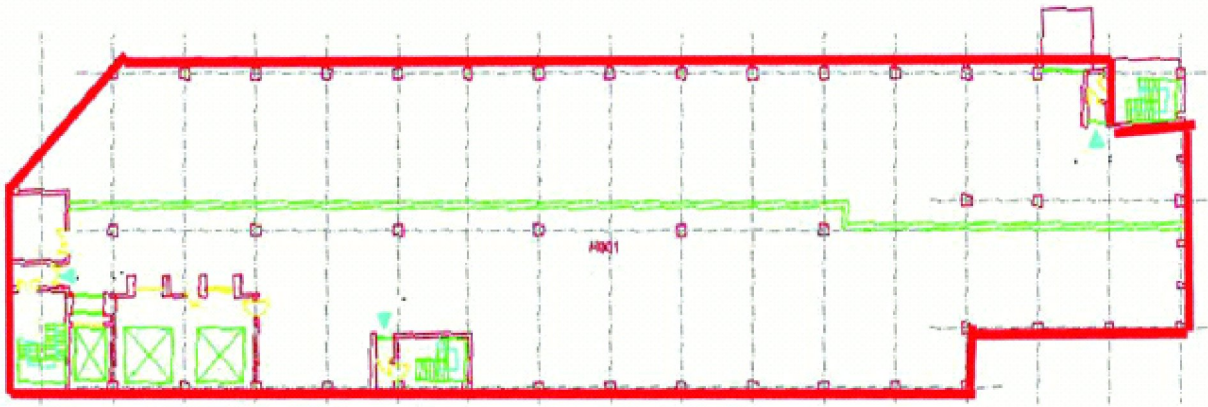

## Main Description:

A contemporary warehouse style space that boasts 12,000 sq ft of floor space and a minimum of a 10ft ceiling height.

The Base is almost soundproof proving a superb location for film shoots and pop promos.

## Capacities:

	Capacity	Size
Atlantis Base	80 (dependant upon use)	12,000 sq ft

for further information, to check the diary and to arrange your viewing please contact

london venue collection . co . uk

0870 383 4595