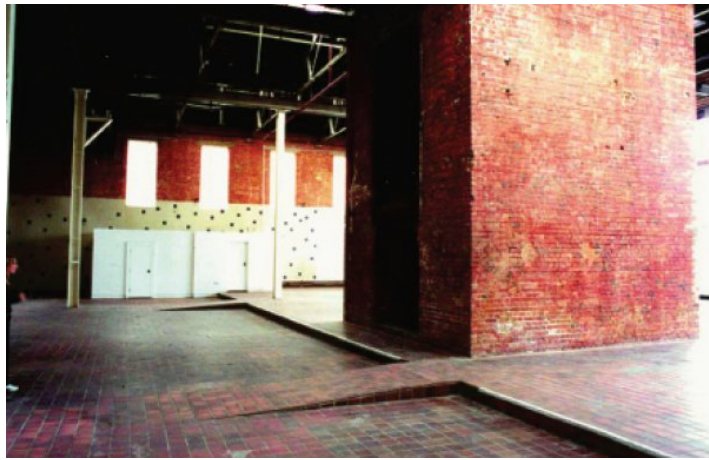

The Boiler House @ The Old Brewery: E1

Main Description:

The Boiler House is a stunning, industrial, brick warehouse venue featuring superb ceiling height, large windows, skylights and the base of the Brewery's chimneystack.

The space measures 7,750 sq ft and benefits from its original quarried tiled floor and large rear courtyard area.

Possibly the most original venue in London!

Capacities:

	Capacity	Size
The Boiler House	500	7,750 sq ft