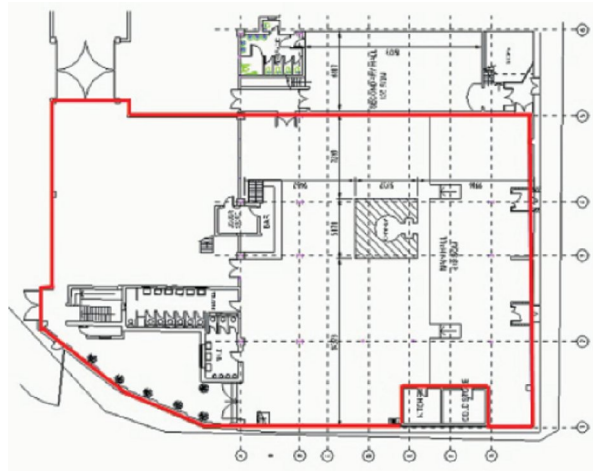

The Boiler House @ The Old Brewery: E1

Main Description:

The Boiler House is a stunning, industrial, brick warehouse venue featuring superb ceiling height, large windows, skylights and the base of the Brewery's chimneystack.

The space measures 7,750 sq ft and benefits from its original quarried tiled floor and large rear courtyard area.

Possibly the most original venue in London!

Capacities:

	Capacity	Size
The Boiler House	500	7,750 sq ft