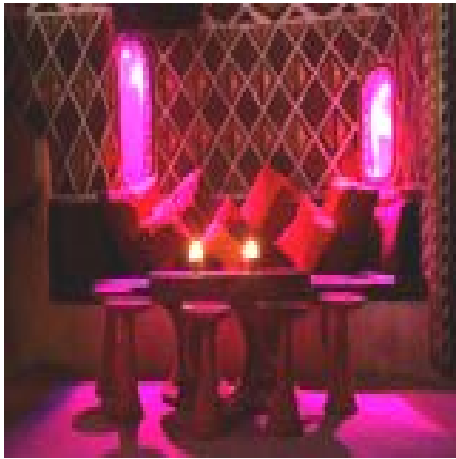

### Main Description:

A stunning nightclub, restaurant and bar situated in the heart of Soho with an interior has been inspired by a pastiche of African Culture through the ages; from the Butabu style earth architecture of Western Africa and the archaeological sites of Zimbabwe through to colonial safari and shanty town chic.