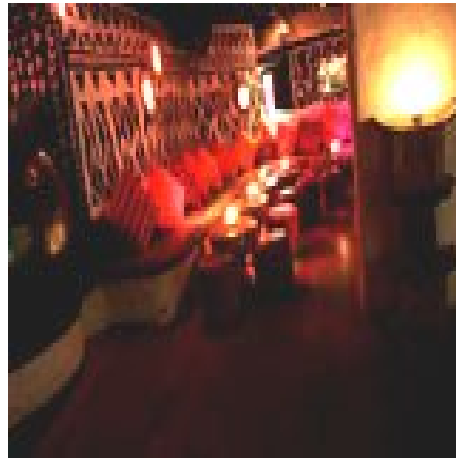

### Main Description:

A stunning nightclub, restaurant and bar situated in the heart of Soho with an interior has been inspired by a pastiche of African Culture through the ages; from the Butabu style earth architecture of Western Africa and the archaeological sites of Zimbabwe through to colonial safari and shanty town chic.